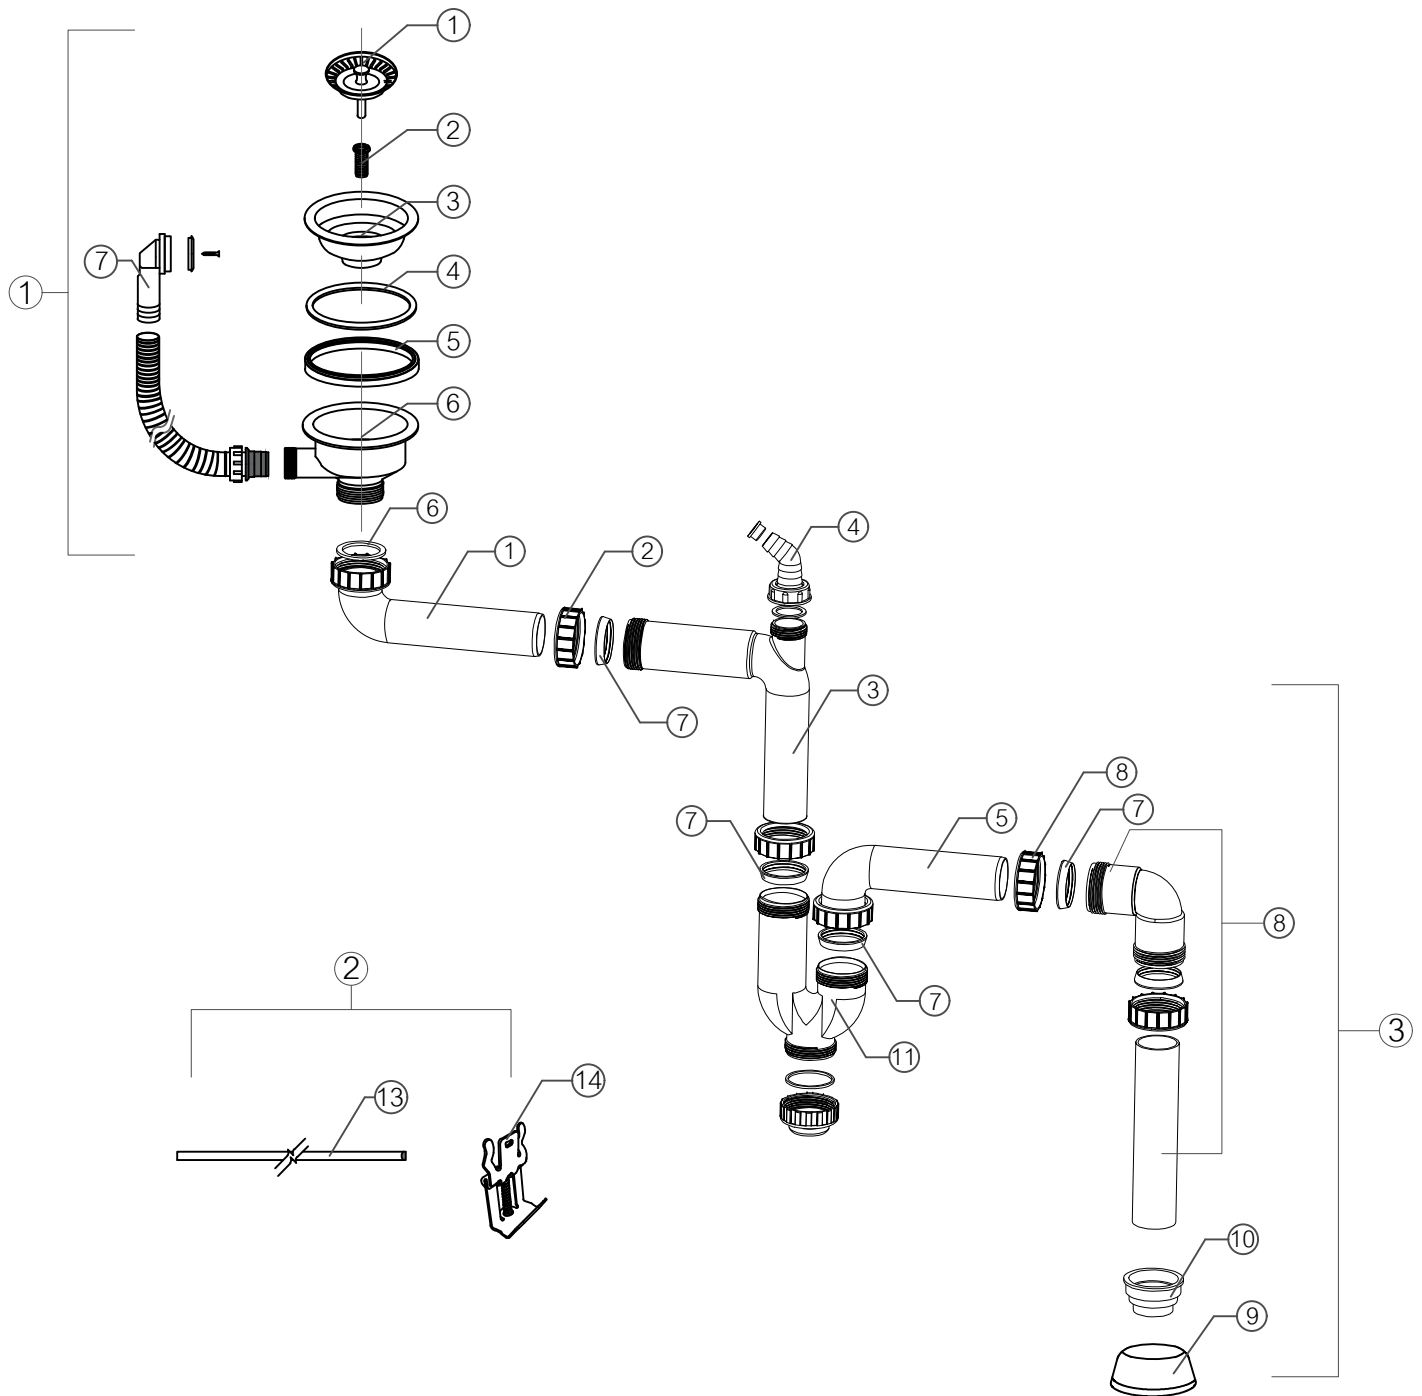

# Spare part list

HTH no.	EXPOSED POSITION	DESCRIPTION	CODE	QUANTITY
1	1	BASKET STRAIN.D.144MM .W.FLEX	567.25.861	1
2	2	FIXING KIT W.SEAL FOR TM.S-BOWL.	570.05.990	1
3	3	P-TRAP FOR S-BOWL SINK PP.GR	570.05.986	1

	<b>HÄFELE (Thailand) Limited</b> 57 Soi Sukhumvit 64, Sukhumvit Rd, Phrakonong Tai, Phrakonong, Bangkok 10260 Tel 02-741-7171	ARTICLE NUMBER	570.05.994	
		PRODUCT NAME	FITTING SET1X3.5.P-TRAP.WH	
PRODUCT MANAGEMENT DEPARTMENT		REVISION	00	
DATE : 21/07/2022				